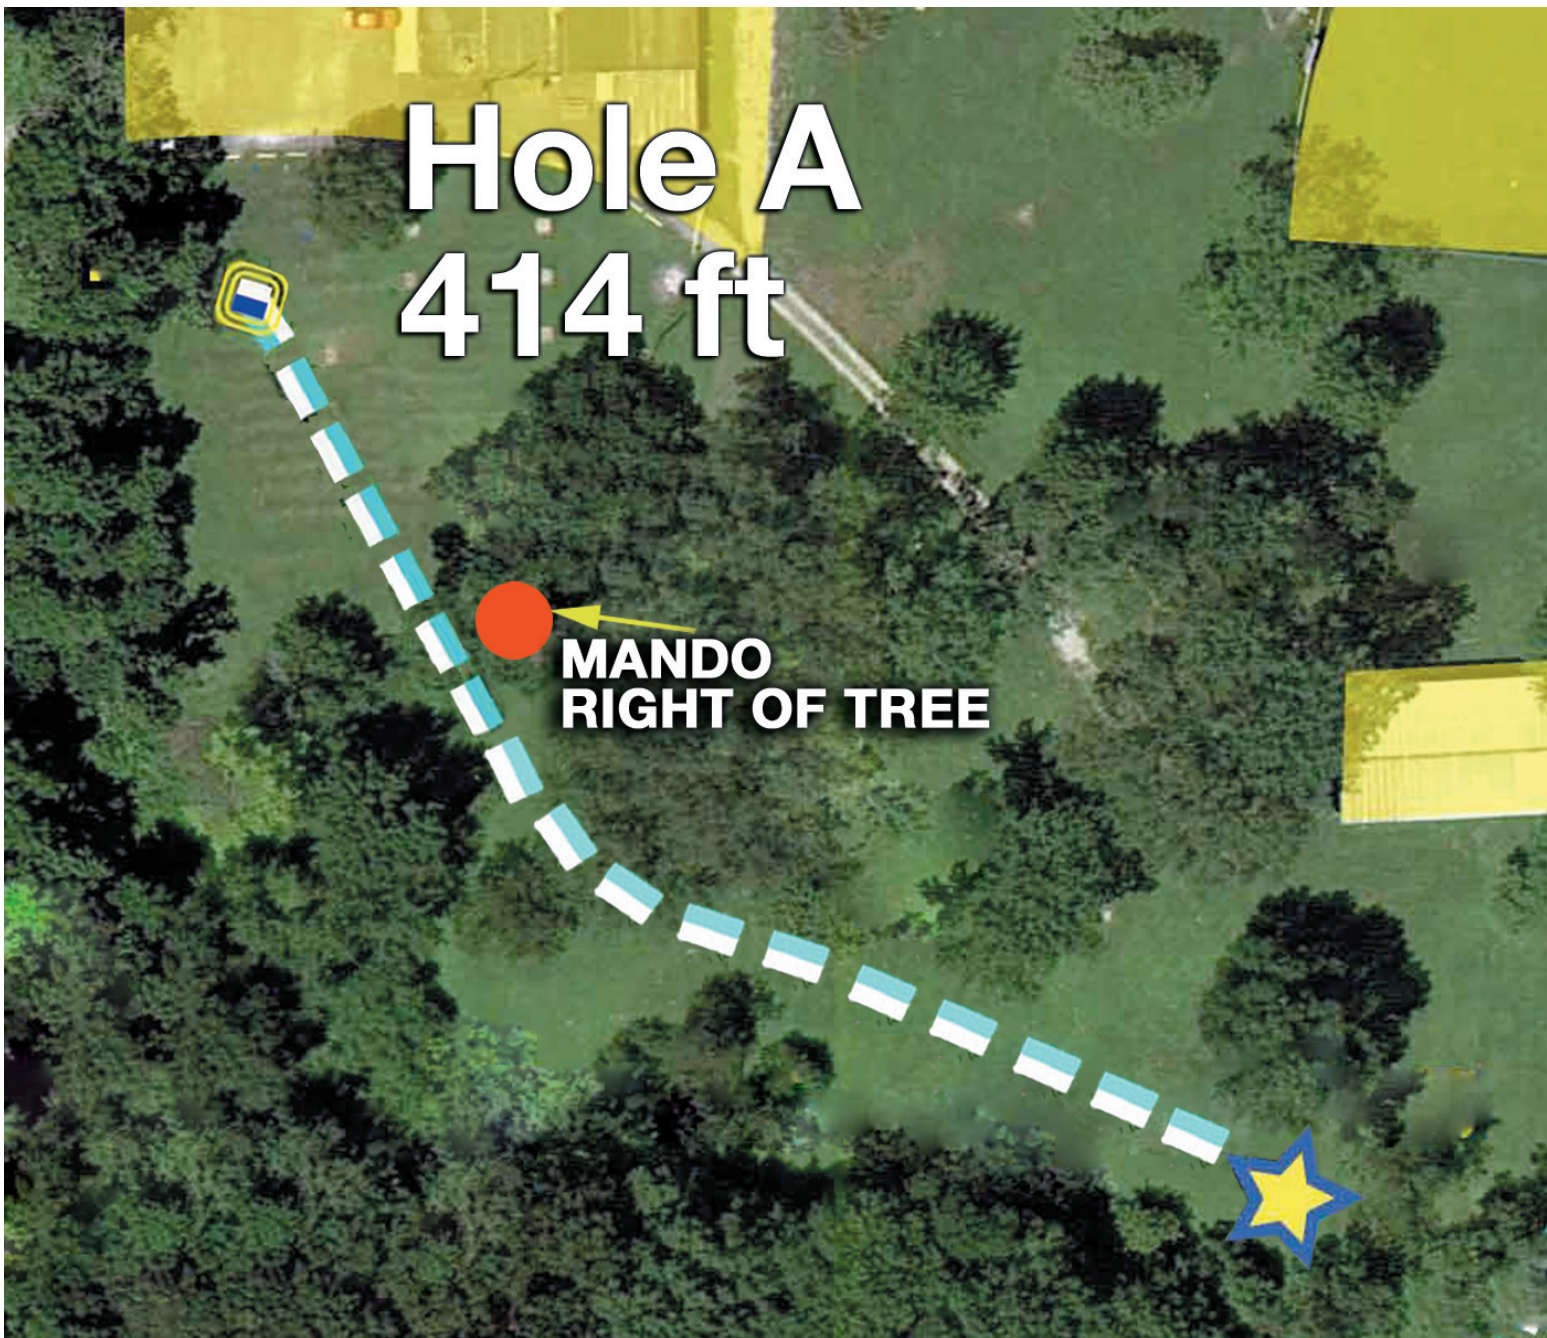

Hole A 414 ft

MANDO
RIGHT OF TREE

Hole B

300 ft

O.B.
BASEBALL FIELD

O.B.
PAVILION

**Hole
492 ft**

**O.B.
OUTSIDE OF
BASEBALL FIELDS**

**295 ft
to other field**

**112 ft
to inside field/fence**

**O.B.
BASEBALL FIELD
& BLEACHER AREA**

**O.B.
PARKING LOT**

**Hole D
259 ft**

Hole E
350 ft

**O.B.
STREET
WHITE PAINT LINE**

**O.B.
STREET**

**ISLAND
HOLE**