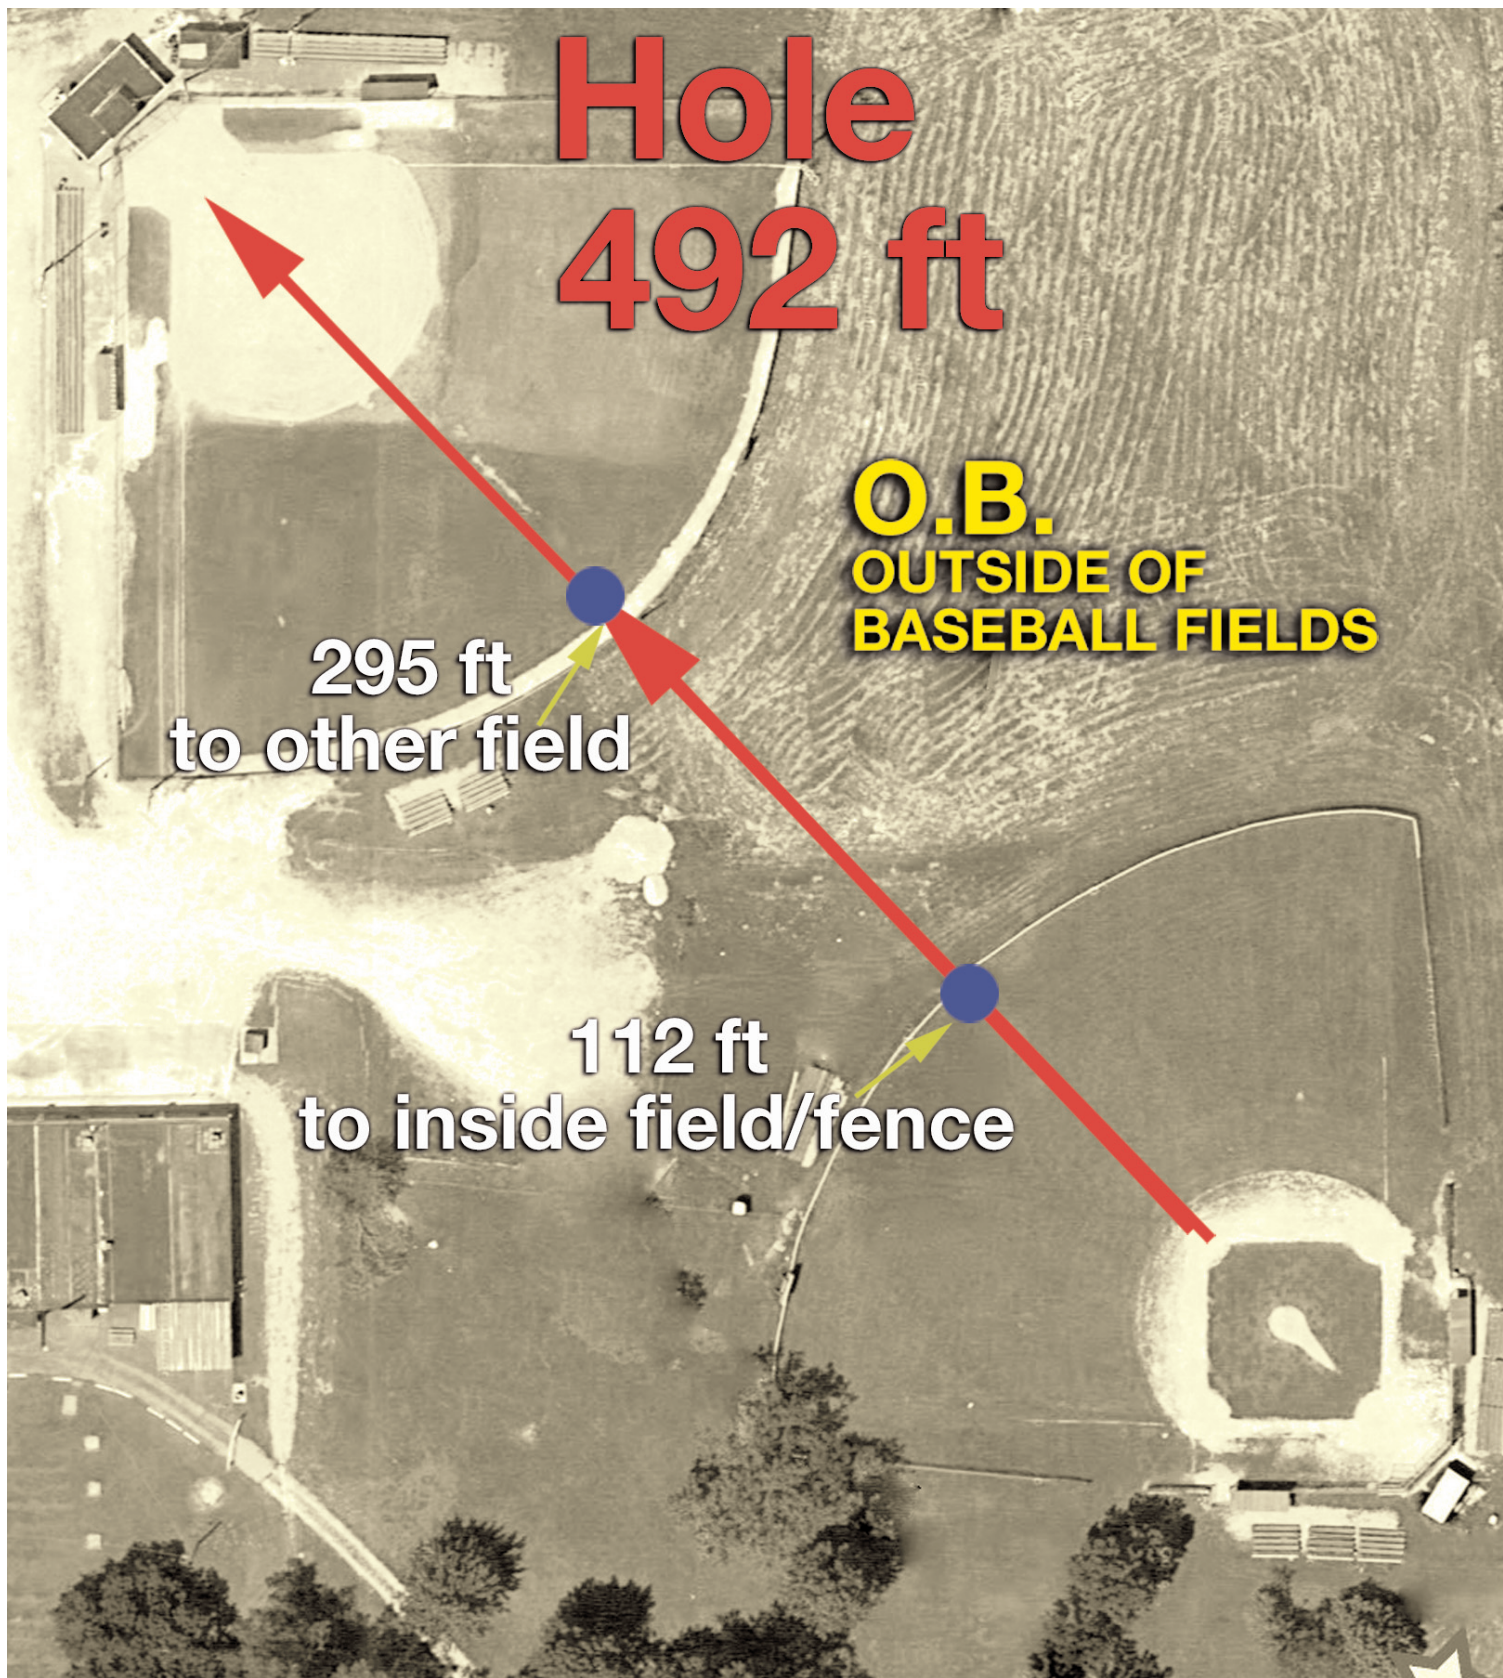

Hole A 414 ft

MANDO
RIGHT OF TREE

Hole B

300 ft

O.B.
BASEBALL FIELD

O.B.
PAVILION

**Hole
492 ft**

**O.B.
OUTSIDE OF
BASEBALL FIELDS**

**295 ft
to other field**

**112 ft
to inside field/fence**

**O.B.
BASEBALL FIELD
& BLEACHER AREA**

**O.B.
PARKING LOT**

**Hole D
259 ft**

Hole E
350 ft

**O.B.
STREET
WHITE PAINT LINE**

**O.B.
STREET**

**ISLAND
HOLE**